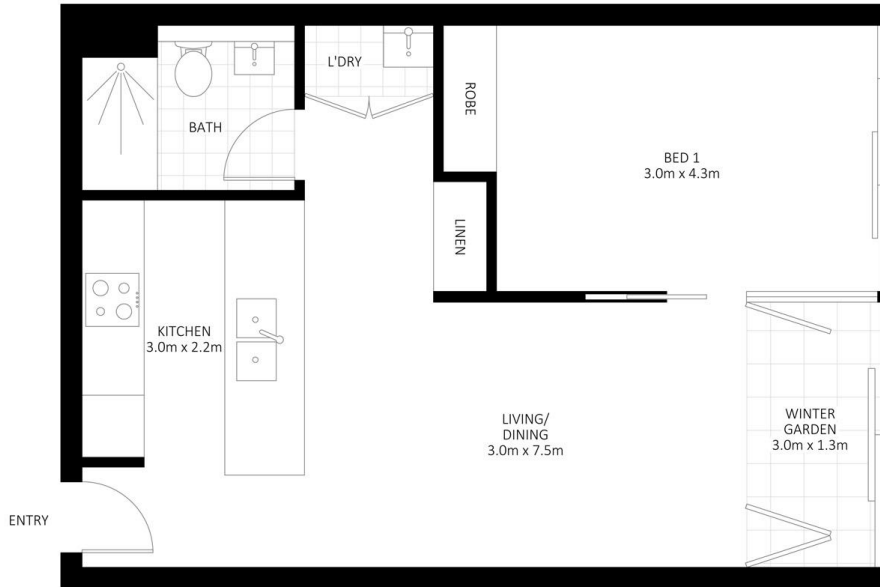

1101/10 Atchison Street, St Leonards

THE **Property** LAB