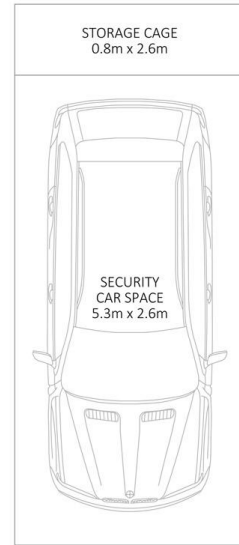

1101/10 Atchison Street, St Leonards

THE **Property** LAB