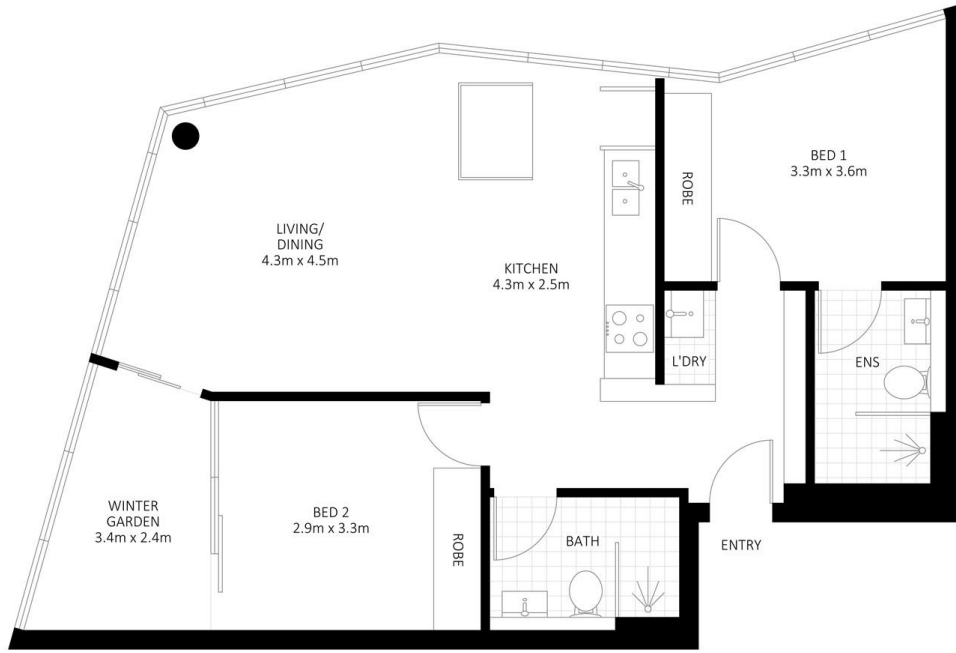

3605/38 York Street, Sydney City
York & George

THE **Property** LAB