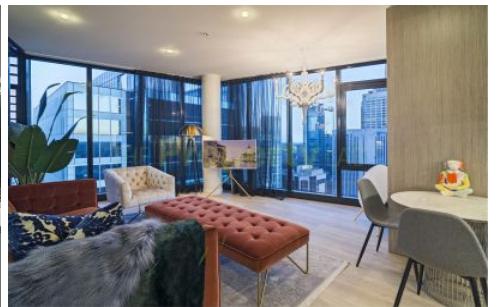

THE PROPERTY LAB

3605/38 York Street Sydney NSW

2 🏠 2 🛏

Experience the ultimate in high-rise apartment living and enjoy a combination of flowing interiors, state-of-the-art finishes and breathtaking views.

View : <https://www.thepropertylab.com.au/lease/nsw/sydney-city/sydney/residential/apartment/6198097>

Occupying an elevated position within the exclusive York and George, this impressive residence offers a stunning retreat with an intimate sense of privacy, security and luxury.

Gerard Marino
1300 048 125

Designer furnishings, fully equipped
Inspiring views overlooking the CBD
Sydney harbour views spanning across to Botany Bay and Darling Harbour
Flowing open living ideal for easy in/outdoor entertaining
Deluxe master suite with built-in robe and ensuite
Sleek designer kitchen equipped with high-end Miele fittings

<https://www.thepropertylab.com.au>